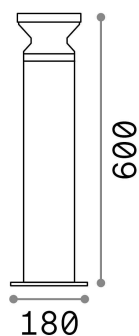

## Outdoor - Floor lamps

<b>Ean</b>	8021696162492
<b>Item</b>	TORRE PT1 H60 ANTRACITE
<b>Installation</b>	Floor lamps
<b>Guarantee</b>	5 years
<b>Gross weight</b>	2.55 kg
<b>Volume</b>	0.022382 m <sup>3</sup>

## Technical info

<b>Net weight</b>	2.1 kg
<b>Insulation class</b>	I
<b>Protection index</b>	IP44
<b>Compliance</b>	CE
<b>Operating temperature</b>	-
<b>Full load efficiency</b>	X
<b>Dimmer</b>	Determined by the light bulb
<b>Power output</b>	220-240 V AC
<b>Power supply</b>	Not required